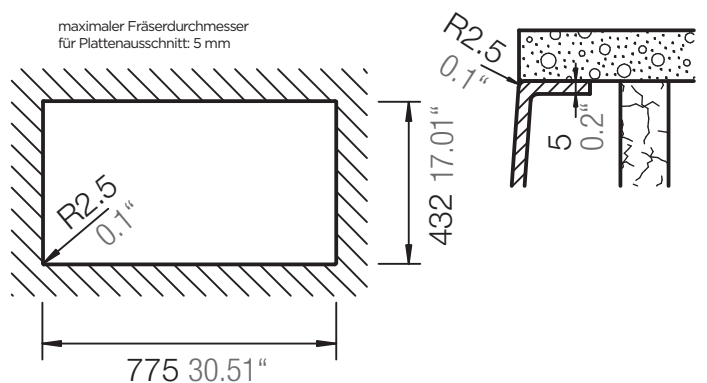

SCHOCK

CARBON N-100XL

Installation: Unterbau / undermount
Ausschnitt / cut-out

MASSANGABEN / MEASUREMENTS IN MM / INCH