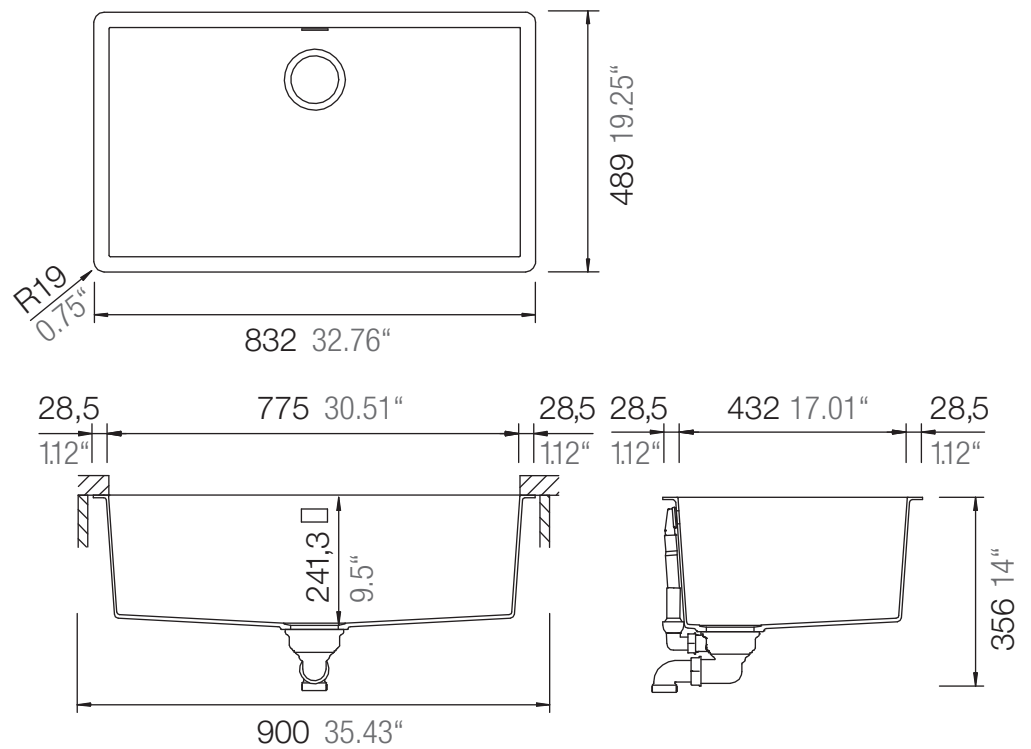

SCHOCK

CARBON N-100XL

Installation: Unterbau / undermount
Ausschnitt / cut-out

MASSANGABEN / MEASUREMENTS IN MM / INCH